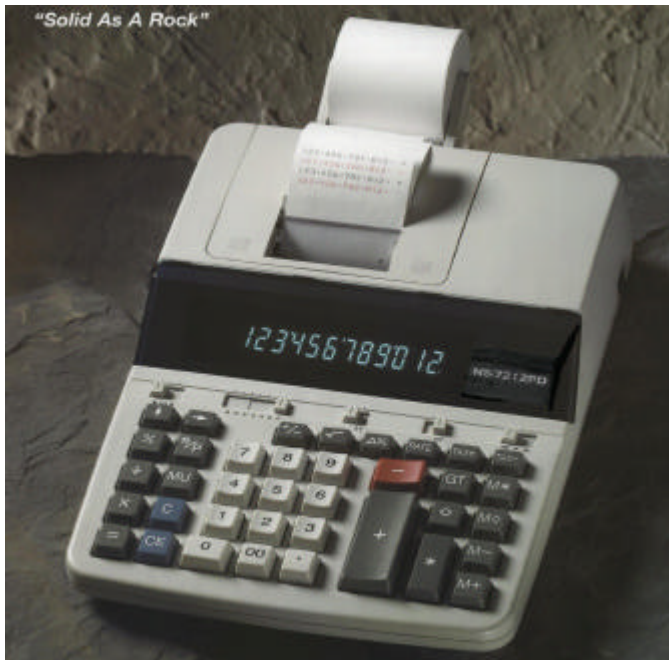

# NASCO PROFESSIONAL HEAVY-DUTY 12-DIGIT MODEL NS-7212PD/NS-7212PDII AND 14-DIGIT MODEL NS-7214PD SERIES DESK-TOP ELECTRONIC PRINTING/DISPLAY CALCULATOR

**NS-7212PD** Tax, Delta %, Mark-up, Square Root,

**NS-7212PDII** Cost/Sell/Margin, Tax, Delta %

**NS-7214PD** 14 Digit 2 Independent memory, Delta %, Mark-up, Square root,

**Professional Keyboard Designed for High Speed Operation**

## Common Specifications

- Decimal System (A.0.2.3.4.6.F)
- 5/4 Rounding, Truncate or Round-up
- Item Count Print selectable switch
- Keyboard: "0/00" or "0/00/000" key
- Large Green VFD Display
- Power: AC 117V or 220/240V
- Printer Head: Epson M-80 or M-80S  
Optional High Speedy Printer M-90S  
(4.5 lines/sec) available
- Dimensions: 210(W) x 290(D) x 73(H)mm
- Net Weight: 1.5 kgs (3.3 lbs)