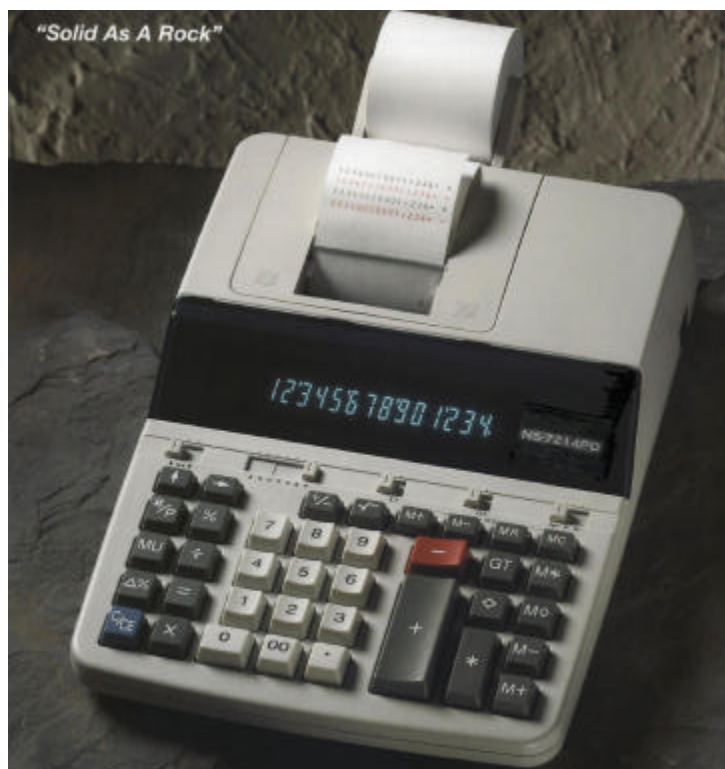

# NASCO PROFESSIONAL HEAVY-DUTY 12-DIGIT MODEL NS-7212PD/NS-7212PDII AND 14-DIGIT MODEL NS-7214PD SERIES DESK-TOP ELECTRONIC PRINTING/DISPLAY CALCULATOR

**NS-7212PD** Tax, Delta %, Mark-up, Square Root,

**NS-7212PDII** Cost/Sell/Margin, Tax, Delta %

**NS-7214PD** 14 Digit 2 Independent memory, Delta %, Mark-up, Square root,

**Professional Keyboard Designed for High Speed Operation**

## Common Specifications

- Decimal System (A.0.2.3.4.6.F)
- 5/4 Rounding, Truncate or Round-up
- Item Count Print selectable switch
- Keyboard: "0/00" or "0/00/000" key
- Large Green VFD Display
- Power: AC 117V or 220/240V
- Printer Head: Epson M-80 or M-80S  
Optional High Speedy Printer M-90S  
(4.5 lines/sec) available
- Dimensions: 210(W) x 290(D) x 73(H)mm
- Net Weight: 1.5 kgs (3.3 lbs)