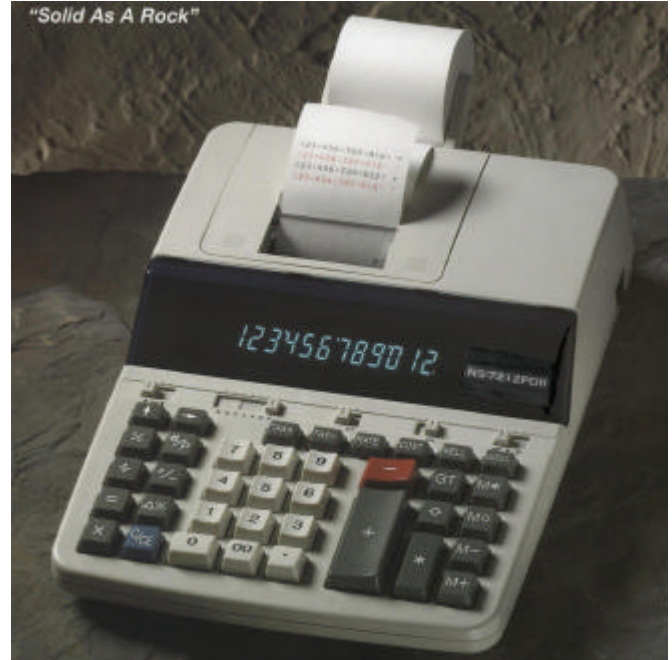

# NASCO PROFESSIONAL HEAVY-DUTY 12-DIGIT MODEL NS-7212PD/NS-7212PDII AND 14-DIGIT MODEL NS-7214PD SERIES DESK-TOP ELECTRONIC PRINTING/DISPLAY CALCULATOR

**NS-7212PD** Tax, Delta %, Mark-up, Square Root,

**NS-7212PDII** Cost/Sell/Margin, Tax, Delta %

**NS-7214PD** 14 Digit 2 Independent memory, Delta %, Mark-up, Square root,

**Professional Keyboard Designed for High Speed Operation**

## Common Specifications

- Decimal System (A.0.2.3.4.6.F)
- 5/4 Rounding, Truncate or Round-up
- Item Count Print selectable switch
- Keyboard: "0/00" or "0/00/000" key
- Large Green VFD Display
- Power: AC 117V or 220/240V
- Printer Head: Epson M-80 or M-80S  
Optional High Speedy Printer M-90S  
(4.5 lines/sec) available
- Dimensions: 210(W) x 290(D) x 73(H)mm
- Net Weight: 1.5 kgs (3.3 lbs)