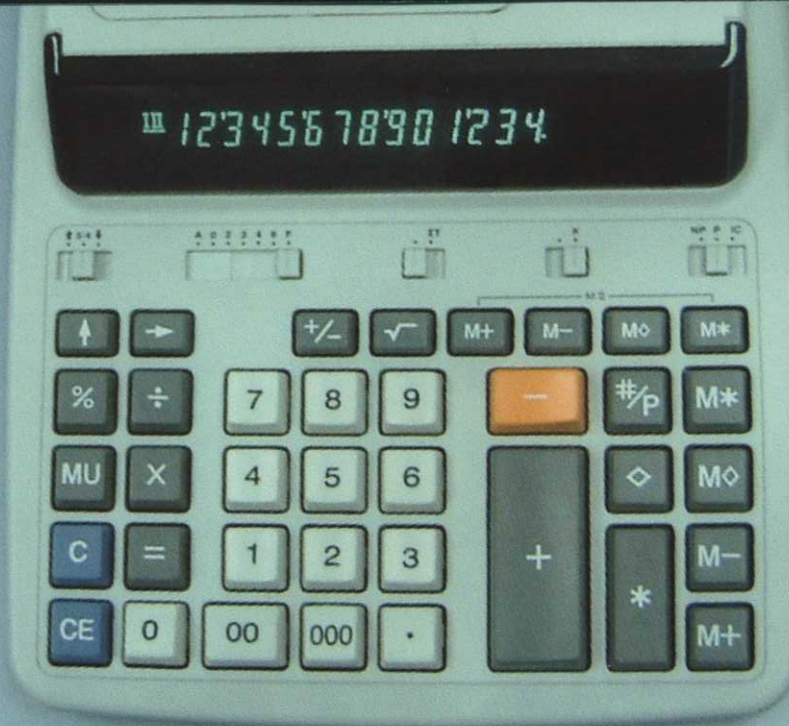

# 14-Digit Professional Heavy-Duty Electronic Desk-Top Large Green Display Calculator with Two-Color Inked Ribbon High-Speedy Printer

## NASCO NS-5814PD

- 14-Digit 2-Independent 4-Key Memory
- Mark-up/down, Square Root, Sign Change
- Constant (K) switch, Sigma Total switch
- Option: High Speedy model NS-6814PD

### Common Specifications

- Decimal System: (A.0.2.3.4.6.F)
- 5/4 Rounding, Truncate or Round-up
- Item Count Print selectable switch
- Keyboard: "0/00" key or "0/00/000" key
- Power : AC 117V or 220/240V, 50/60 Hz
- Printer Head : Epson M-80 (3.5 lines/sec)  
Option model : Epson M-400E (4.5 lines/sec)
- Paper Width : Ordinary Paper 58 mm (2-1/4")
- Dimensions : 210(W) X 290(D) X 73 (H) mm
- Net Weight : 1.5 Kgs (3.3 lbs)