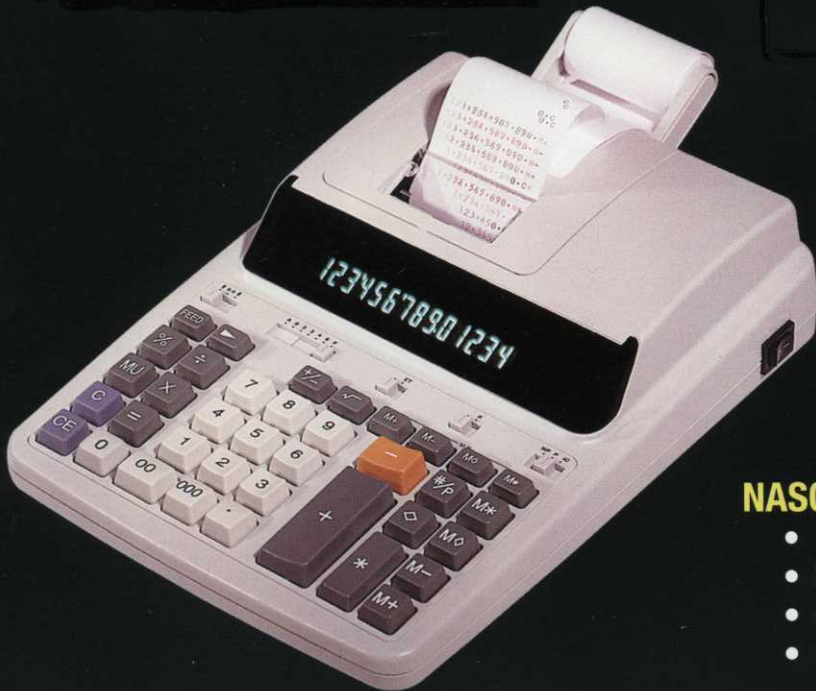

# 14-Digit Professional Heavy-Duty Electronic Desk-Top Large Green Display Calculator with Two-Color Inked Ribbon High-Speedy Printer

## NASCO NS-5814PD

- 14-Digit 2-Independent 4-Key Memory
- Mark-up/down, Square Root, Sign Change
- Constant (K) switch, Sigma Total switch
- Option: High Speedy model NS-6814PD

### Common Specifications

- Decimal System: (A.0.2.3.4.6.F)
- 5/4 Rounding, Truncate or Round-up
- Item Count Print selectable switch
- Keyboard: "0/00" key or "0/00/000" key
- Power : AC 117V or 220/240V, 50/60 Hz
- Printer Head : Epson M-80 (3.5 lines/sec)  
Option model : Epson M-400E (4.5 lines/sec)
- Paper Width : Ordinary Paper 58 mm (2-1/4")
- Dimensions : 210(W) X 290(D) X 73 (H) mm
- Net Weight : 1.5 Kgs (3.3 lbs)

**WITH PROFESSIONAL KEYBOARD DESIGNED FOR EASY UNDERSTANDING & HIGH SPEED OPERATION**